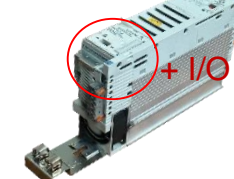

07.94907-0151

Line reactor

07.94907-0231
+ 07.94907-0236

Inverter E82EV152k4C

07.94907-0233
+ 07.94907-0236

Inverter E82EV302K4C

Capacitor formation is necessary before switching on for first time to avoid damage.
Please contact TSC for more information.