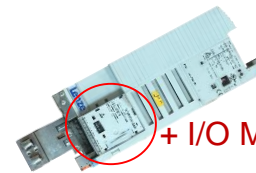

07.94907-0151

Line reactor

07.94907-0231
+ 07.94907-0236

Inverter E82EV152k4C

07.94907-0233
+ 07.94907-0236

Inverter E82EV302K4C

Capacitor formation is necessary before switching on for first time to avoid damage.
Please contact TSC for more information.